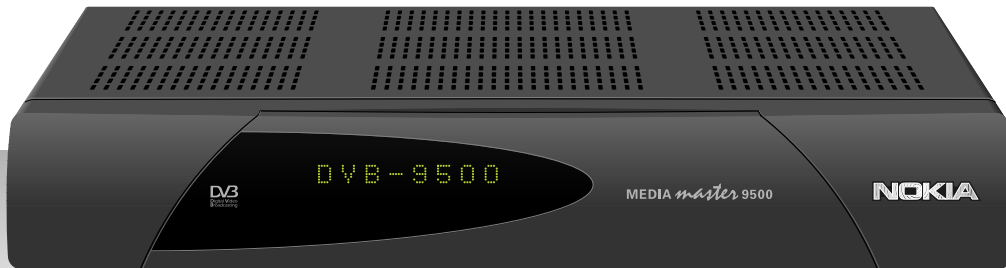

NOKIA

Mediamaster DVB 9500 S.

The Mediamaster DVB 9500 S is an easy-to-use multimedia terminal that links together all of today's electronic media. It brings the power of multimedia to your TV.

DVB 9500 S is the first member of a new family of Multimedia Terminals from Nokia. The Mediamaster is not only fully DVB (Digital Video Broadcast) compliant and the most flexible and easy to use Digital Satellite Receiver in the world. It is also one component in a large network for entertainment and communication.

The Mediamaster can also access networks like Internet, receive and send faxes, communicate with PCs and use CD-ROM applications.

Awarded for excellent industrial design by Industrie Forum Design Hannover.

More Capacity

Fully DVB Compliant.

More than ten times as many programs as in one analogue channel.

Receive broadcasted data.

Dynamically variable bandwidth (symbol rate) from 2 to 54 MHz (1 to 45 MS/s, allows optimal use of any transponder.

More Connections

Network ability, the Mediamaster is a part of a larger network.

Download broadcasted data to your PC or connect a CD-ROM to the Mediamaster through the SCSI port.

Send and receive faxes and E-mails or get access to Internet through the telco modem.