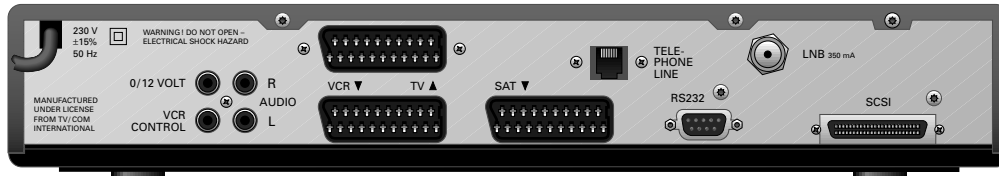

NOKIA

Mediamaster DVB 9500 S.

Rear panel

System capabilities

Fully DVB compliant.

Demodulator

Waveform QPSK
Symbol rate 1-45 MS/s

Video decoder

MPEG-2 Main Profile @ Main Level
Data rates up to 15 Mbits/s
Video formats 4:3, 16:9, 20:9
Pan Et Scan, Letterbox, Non full-size pictures.

Audio decoder

MPEG-2 layer I & II (Musicam Audio)
Mono, Dual channel, Stereo, Joint stereo.

CD formats

CD-DA, CD-ROM-XA, Kodak Photo CD,
Video CD.

Application system resources

Processor Motorola 68340,
16 MHz
RAM memory 1 Mbyte
2 Mbytes extension
Flash memory 1, 1.5, 2 Mbytes
Graphics display 720 x 576

LNB / Tuner input

Connector 1 x F-type
Input frequency 950 .. 2150 MHz
LNB supply 13/18 V, max. 400 mA
Band switch control 22 kHz

TV scart

RGB, CVBS, Audio

VCR scart

CVBS, Audio

SAT scart

RGB, CVBS, Audio

Hi-Fi Quality Audio output

Connector 2 x RCA / Cinch (L / R)

Control output

Connector 1 x RCA / Cinch
Voltage 0/12 volt

VCR control

Connector 1 x RCA / Cinch

Return channel

Connector 6-pin modular jack
Protocol V22bis fax or V32bis

Serial data interface

Connector 9-pin D-sub
Signals RS232, max. 19.2
kbaud, fax support

High Speed Data interface

Connector 50-pin high density
Signals SCSI-2

2-way IR interface

VCR control, interface to peripherals.

Conditional Access interface

PCMCIA, Smart Card.

Remote control

Type RC 3861
Code NRC 17
Operating distance up to 10 m
Batteries 2 x 1.5 V (type AAA)

Connector summary

1 x LNB input (F-type)
3 x SCART (TV, SAT, VCR)
2 x AUDIO L / R (RCA / Cinch)
1 x 0/12 VOLT (RCA / Cinch)
1 x VCR control (RCA / Cinch)
1 x TELEPHONE (6-pin modular jack)
1 x RS232 (9-pin D-sub)
1 x SCSI (50-pin high density)

General data

Colour black
Operating temp. +5°C to +40°C
Supply voltage 230 V AC ±15%
50-60 Hz
Power consumption max. 40 W
(stand-by 5 W)
Weight 2.2 kg
Dimensions (w x d x h) 380 x 240 x 62 mm
Packaging 484 x 296 x 158 mm
Storage temp. -40°C to +65°C